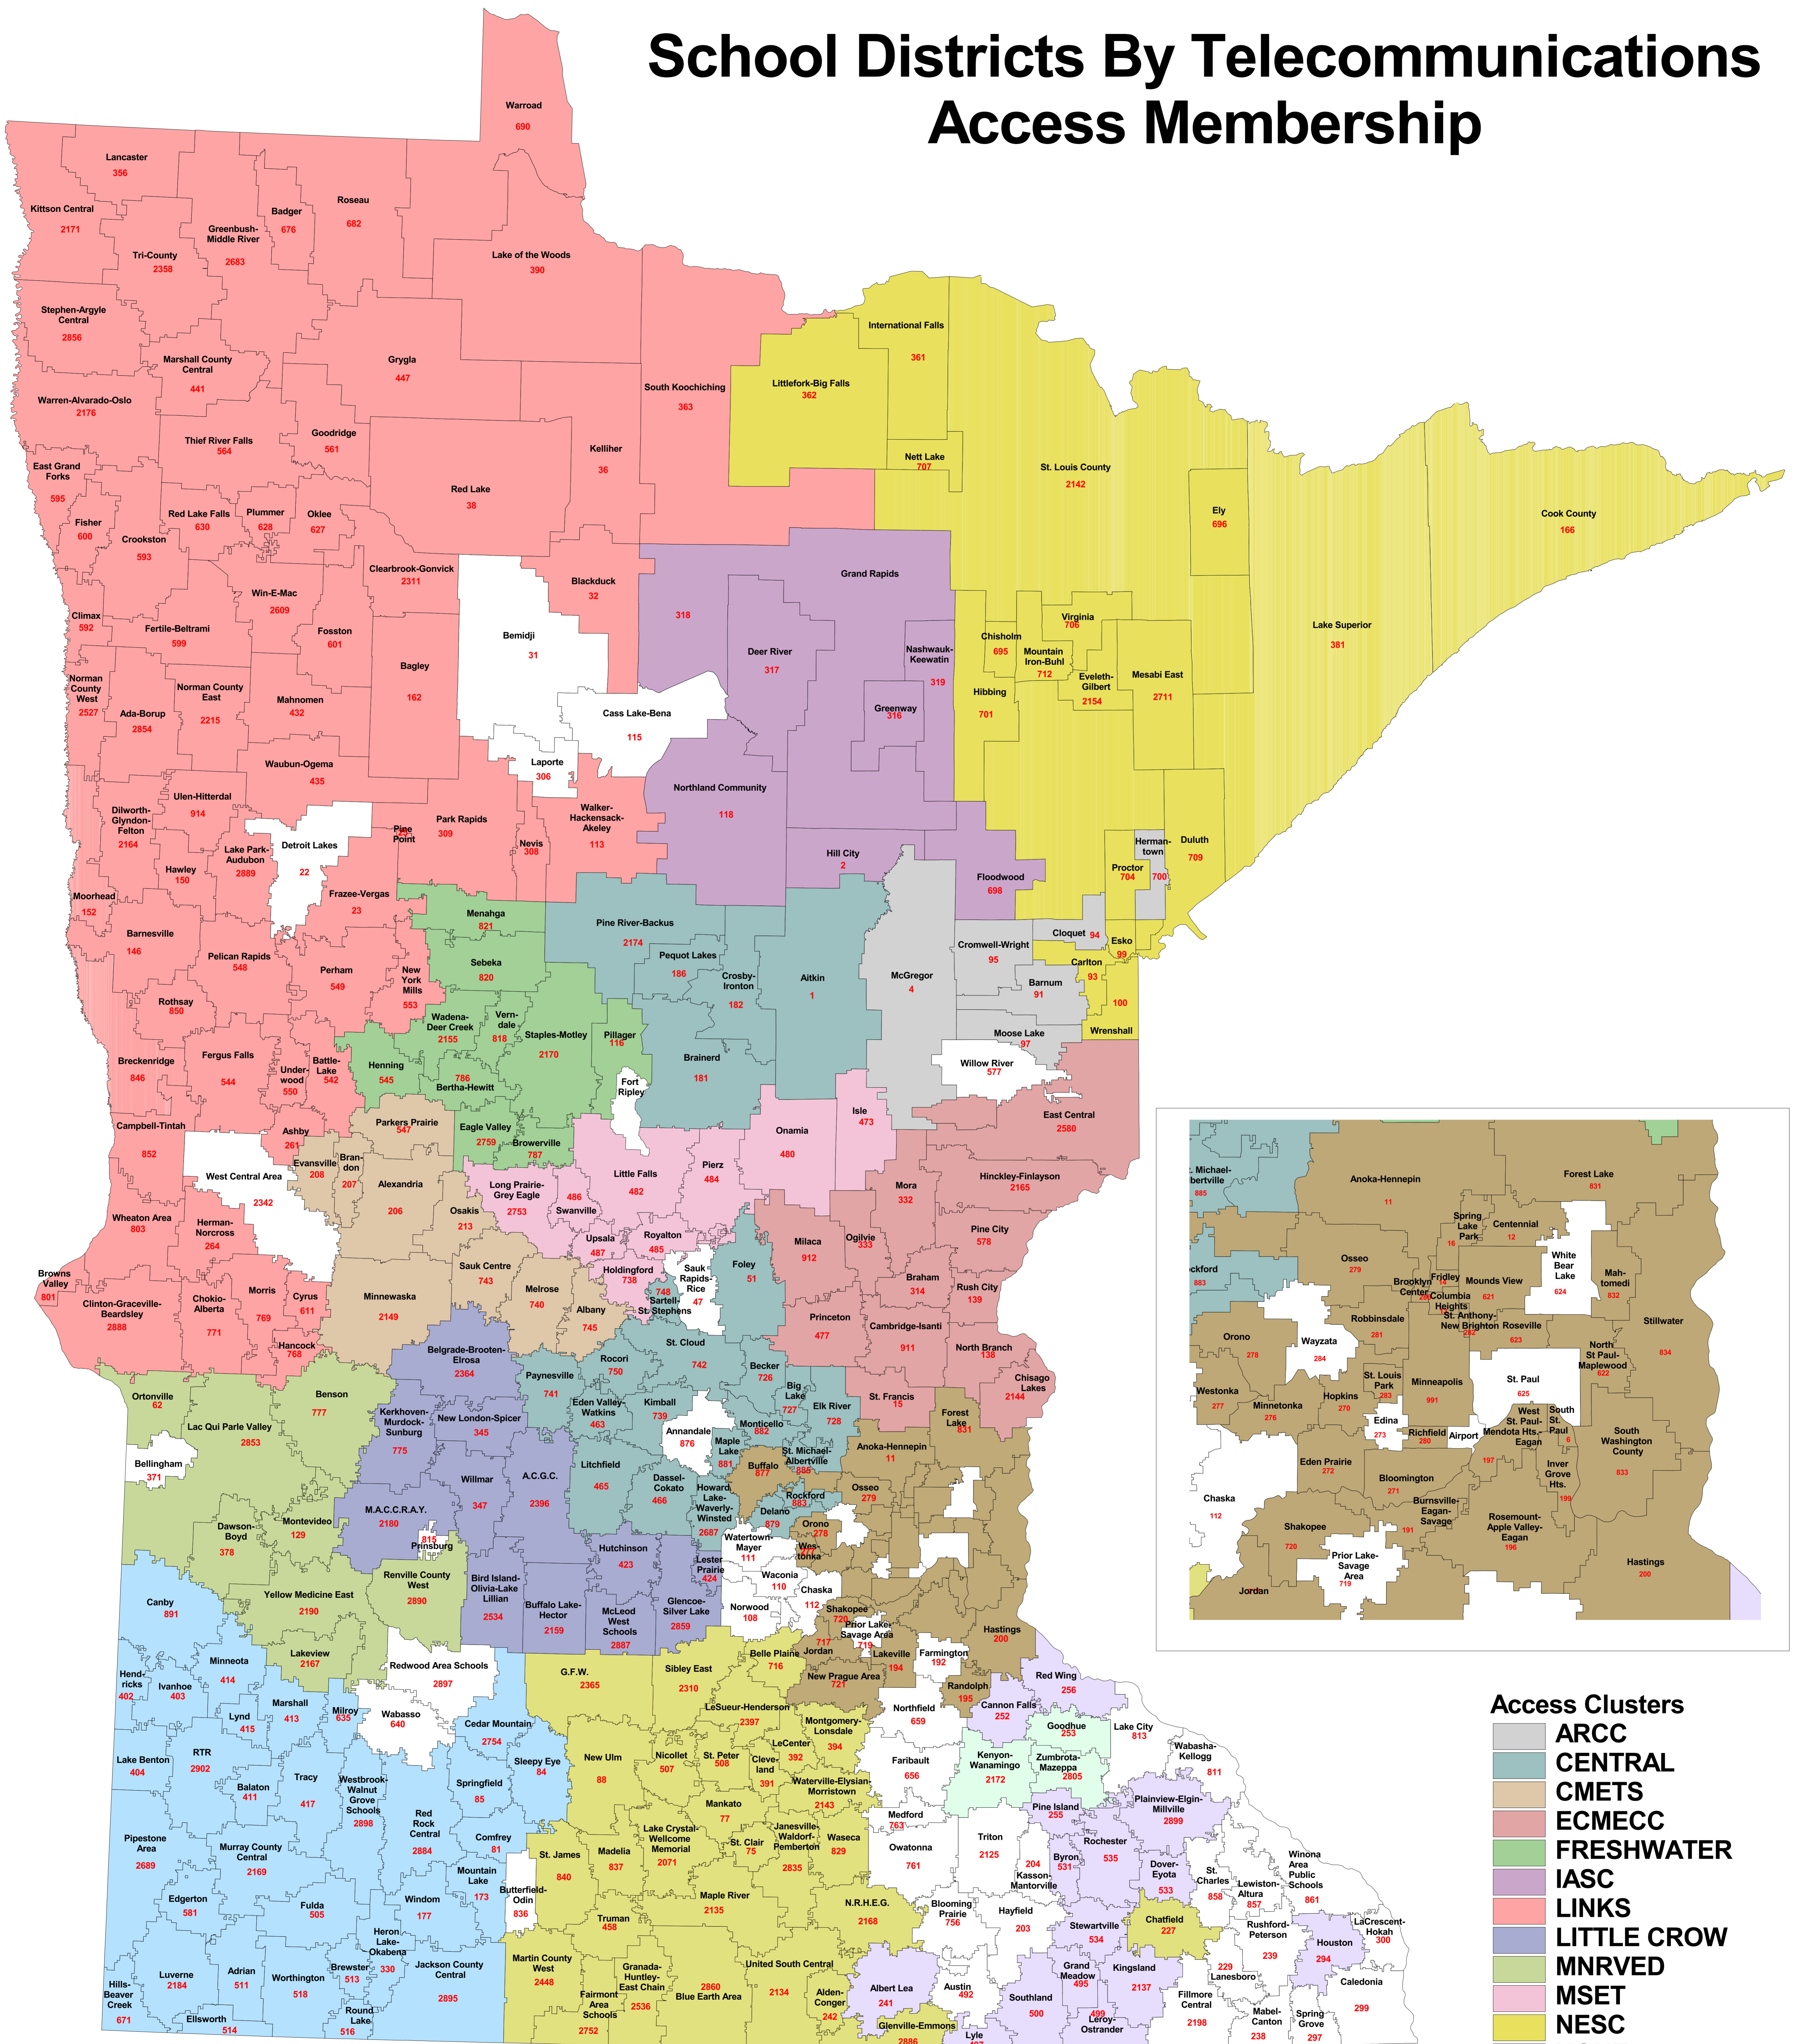

School Districts By Telecommunications Access Membership

- Access Clusters**
- ARCC
 - CENTRAL
 - CMETS
 - ECMECC
 - FRESHWATER
 - IASC
 - LINKS
 - LITTLE CROW
 - MNRVED
 - MSET
 - NESC
 - NONE
 - SEMNET
 - SOCRATES
 - SOUTHWEST
 - TIES
 - WETC

SOURCE: This map is generated from telecommunications access cluster membership reporting from school districts as part of the state Telecommunications/Internet Access Equity Aid Program for FY 2008

Map created by TIES Geographic Information Services.